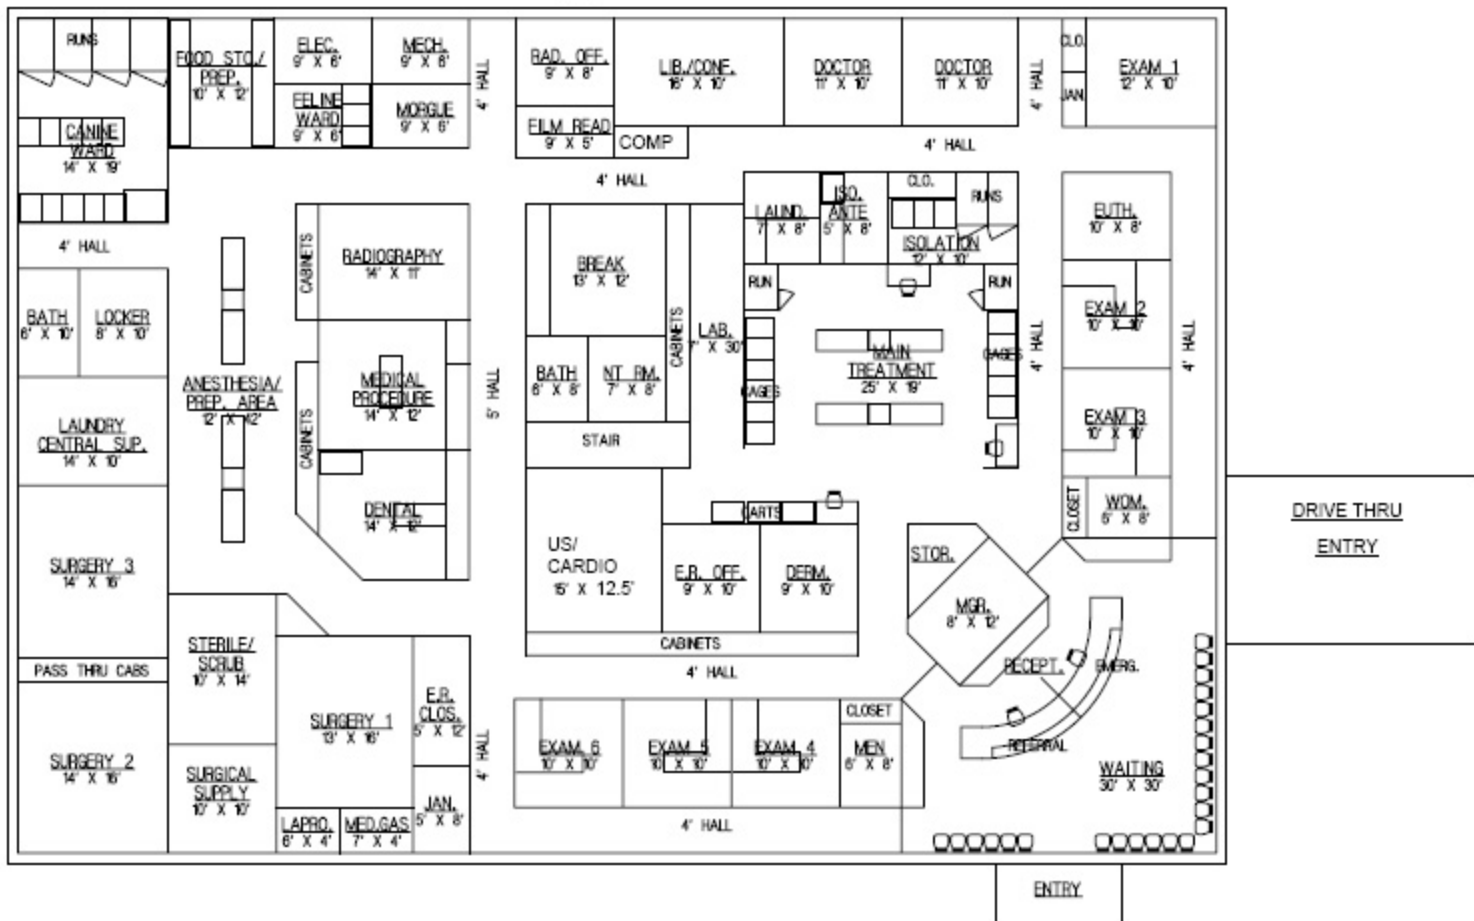

16'-0"

81'-6"

SAVRS PRELIMINARY FLOORPLAN 1ST FLOOR

9454 S.F.